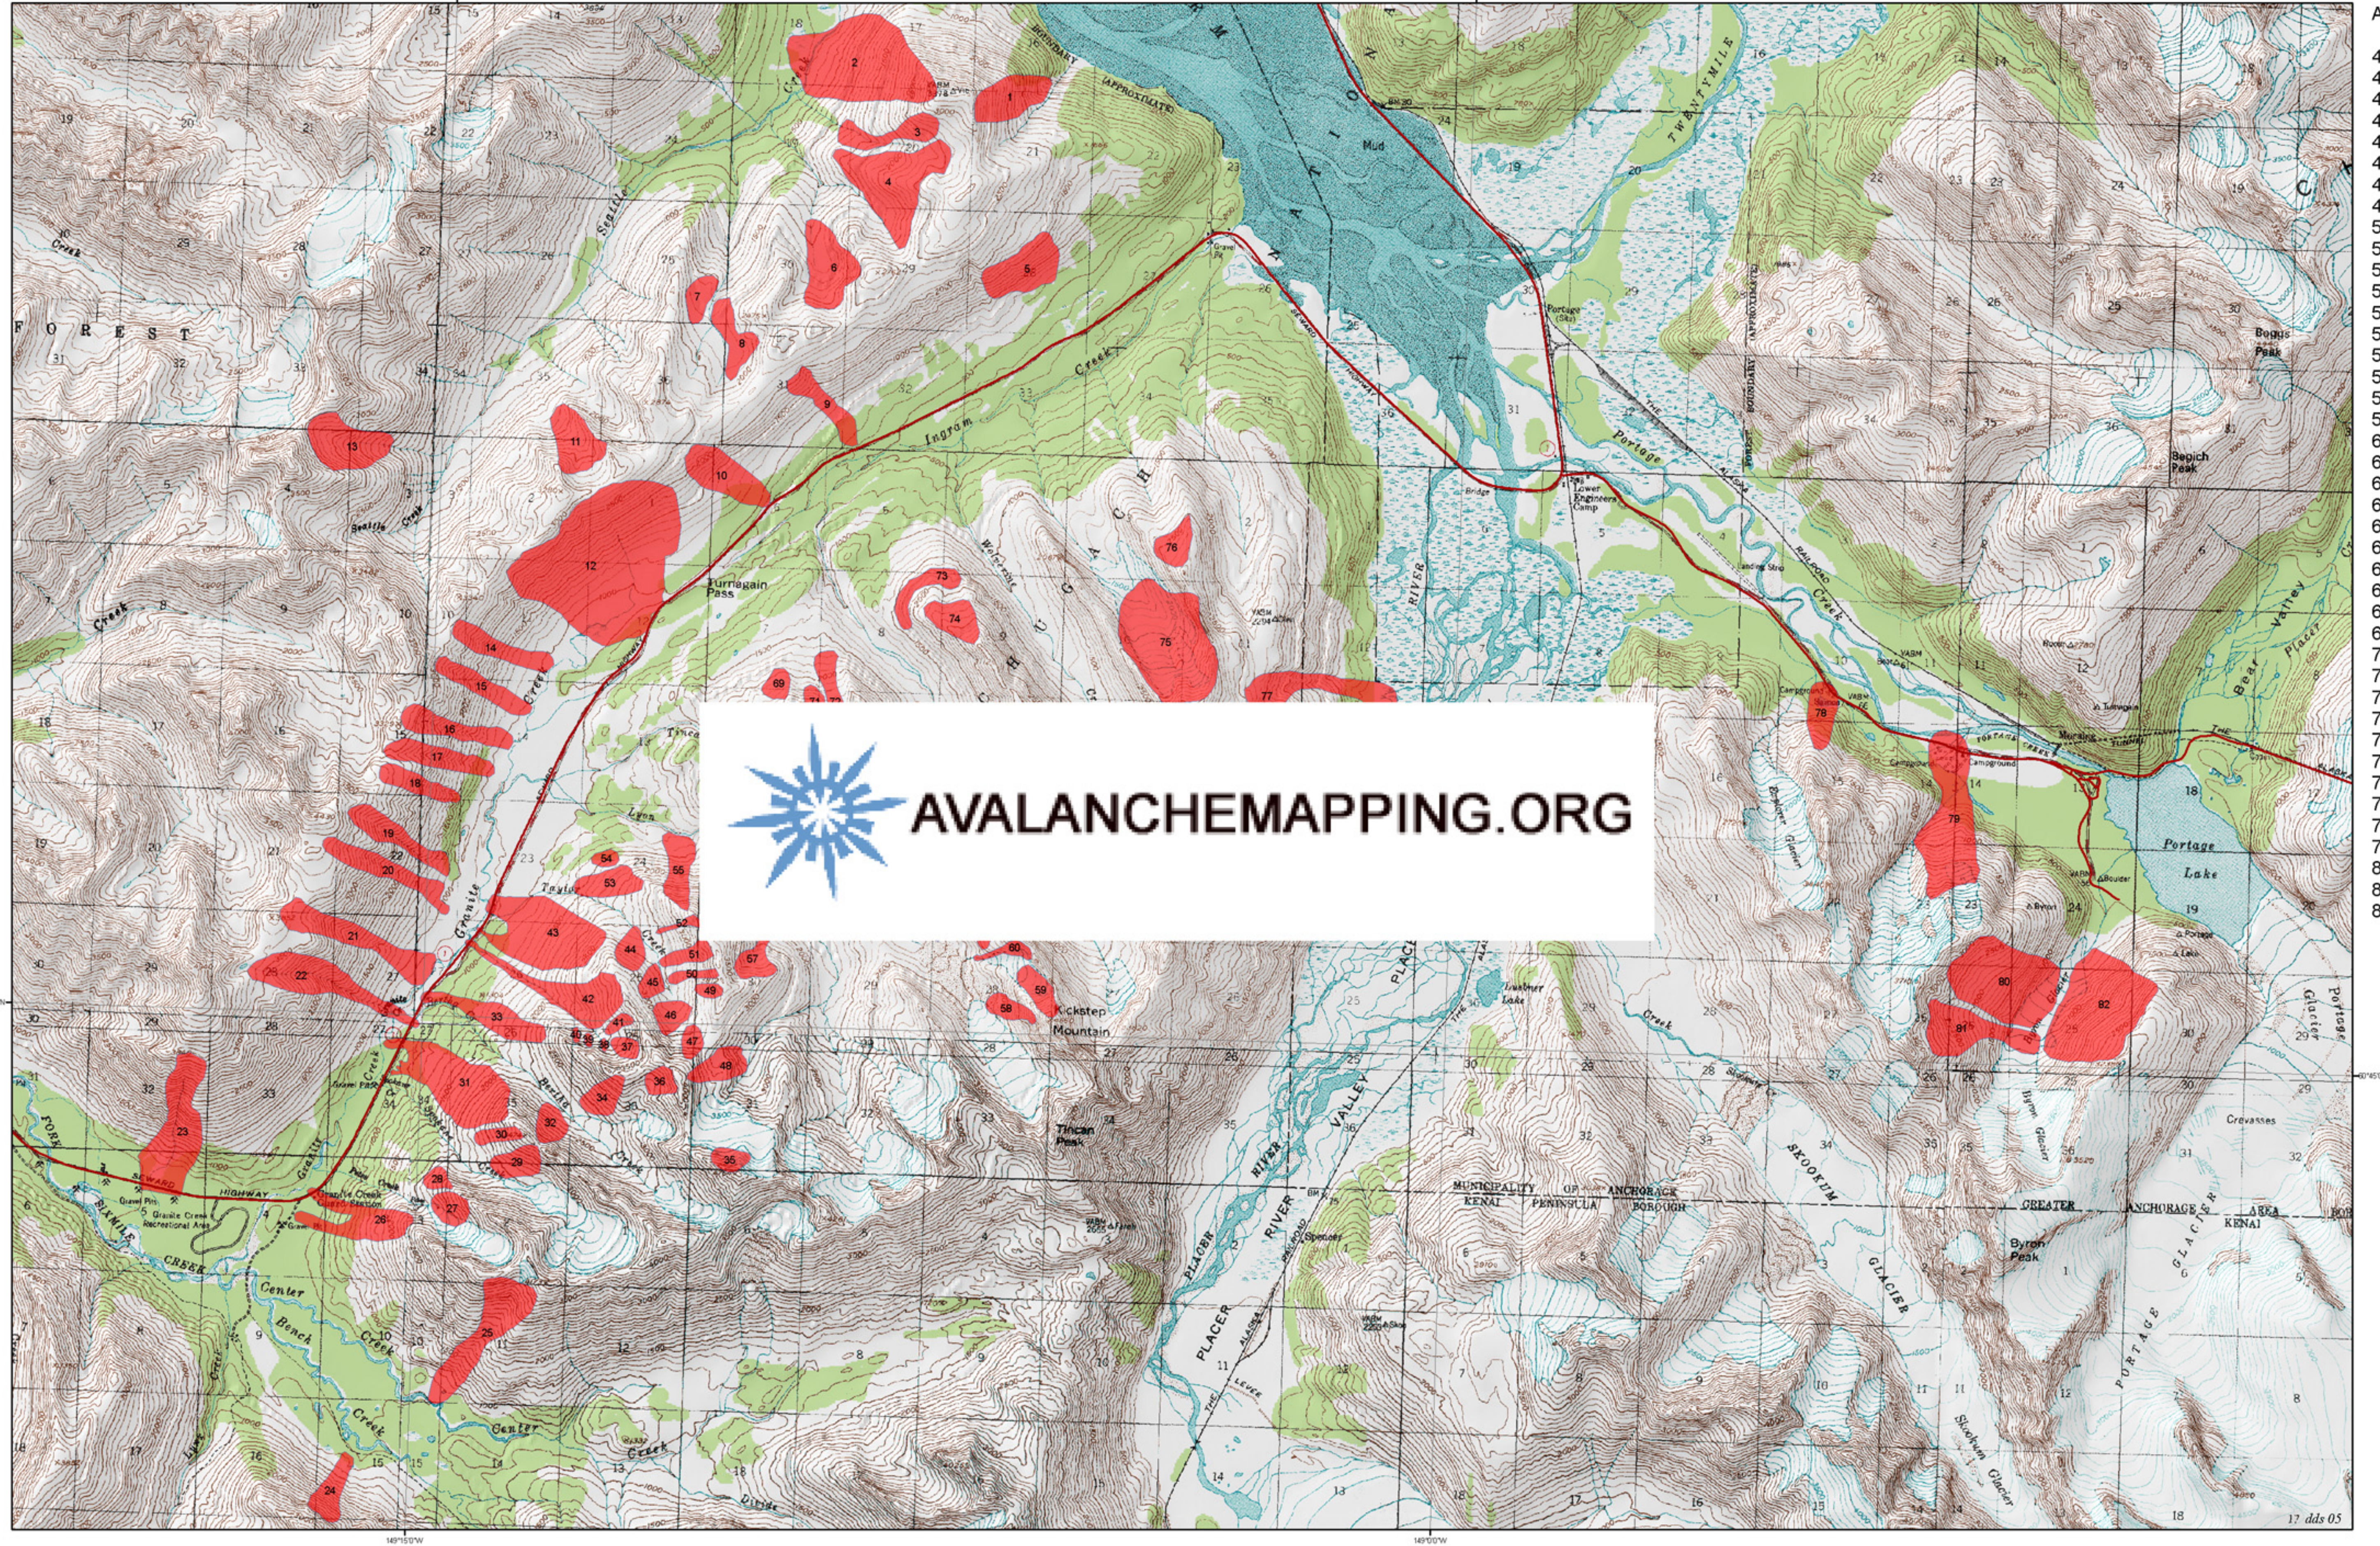

AVALANCHE PATHS OF TURNAGAIN PASS AREA, ALASKA

AVALANCHE PATHS

1. 3378 NE
2. Seattle Creek 1
3. Seattle Creek 2
4. Jr'S
5. Seattle Ridge 1
6. Widow Maker
7. Stock Run 2
8. Stock Run 1
9. Seattle Ridge 2
10. Seattle Ridge 3
11. Warm Up Bowl
12. Repeat Offender
13. Big Chief
14. Granite Creek 1
15. Granite Creek 2
16. Granite Creek 3
17. Granite Creek 4
18. Granite Creek 5
19. Granite Creek 6
20. Granite Creek 7
21. Granite Creek 8
22. Bertha Campground
23. 62 Mile
24. Bench Creek
25. Center Creek
26. Granite Creek
27. Petes Creek 1
28. Petes Creek 2
29. Spokane Creek 2
30. Spokane Creek 1
31. Bertha Creek
32. Bertha Creek NE
33. Bertha Creek NW
34. Bertha Creek SW 1
35. Point 4764
36. Bertha Creek SW 2
37. Upper Davis Creek 4
38. Upper Davis Creek 3
39. Upper Davis Creek 2
40. Upper Davis Creek 1
41. Upper Davis Creek 5

AVALANCHE PATHS

42. Davis Creek
43. Goldpan
44. Taylor Creek 1
45. Taylor Creek 2
46. Taylor Creek 3
47. Taylor Creek 4
48. Upper Lyon Creek 1
49. Taylor Creek 5
50. Taylor Creek 6
51. Taylor Creek 7
52. Taylor Creek 8
53. Taylor Creek 9
54. Taylor Creek 10
55. Lyon Creek 1
56. Lyon Creek 2
57. Lyon Creek 3
58. Kickstep Mtn 4
59. Kickstep Mtn 3
60. Kickstep Mtn 2
61. Kickstep Mtn 1
62. Tincan Creek 6
63. Tincan Creek 5
64. Tincan Creek 4
65. Tincan Creek 3
66. Tincan Creek 2
67. Tincan Creek 1
68. Tincan 4
69. Tincan 3
70. Tincan 5
71. Tincan 2
72. Tincan 1
73. Wolverine 2
74. Wolverine 1
75. Ingram 1
76. Ingram 2
77. Placer River 1
78. Salmon
79. Williwaw
80. Byron 1
81. Byron 2
82. Portage 1

100 Foot Contour Intervals